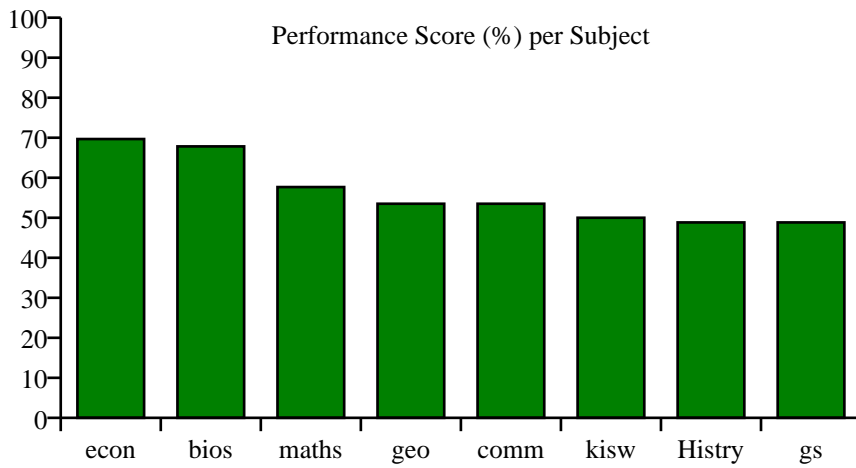

Top 10 Subjects Performance (Alevel)

Class: Form 5

Examination: Exam 1

Rank	Subject	GPA	GPA %
1	econ	2.82	69.67%
2	bios	2.93	67.83%
3	maths	3.54	57.67%
4	geo	3.79	53.50%
5	comm	3.79	53.50%
6	kisw	4.00	50.00%
7	Histry	4.07	48.83%
8	gs	4.07	48.83%